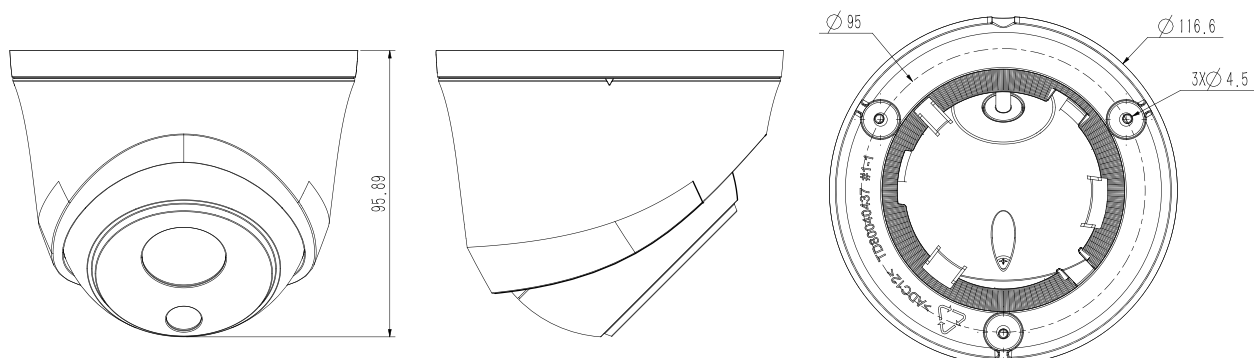

* Listed resolutions are only selectable options. It does not mean that all streams can work at their maximum resolution at the same time.

AVAILABLE MODEL

TC-C35HS SPEC: I3/E/M/2.8MM

Tiandy

DIMENSIONS (Unit: mm)